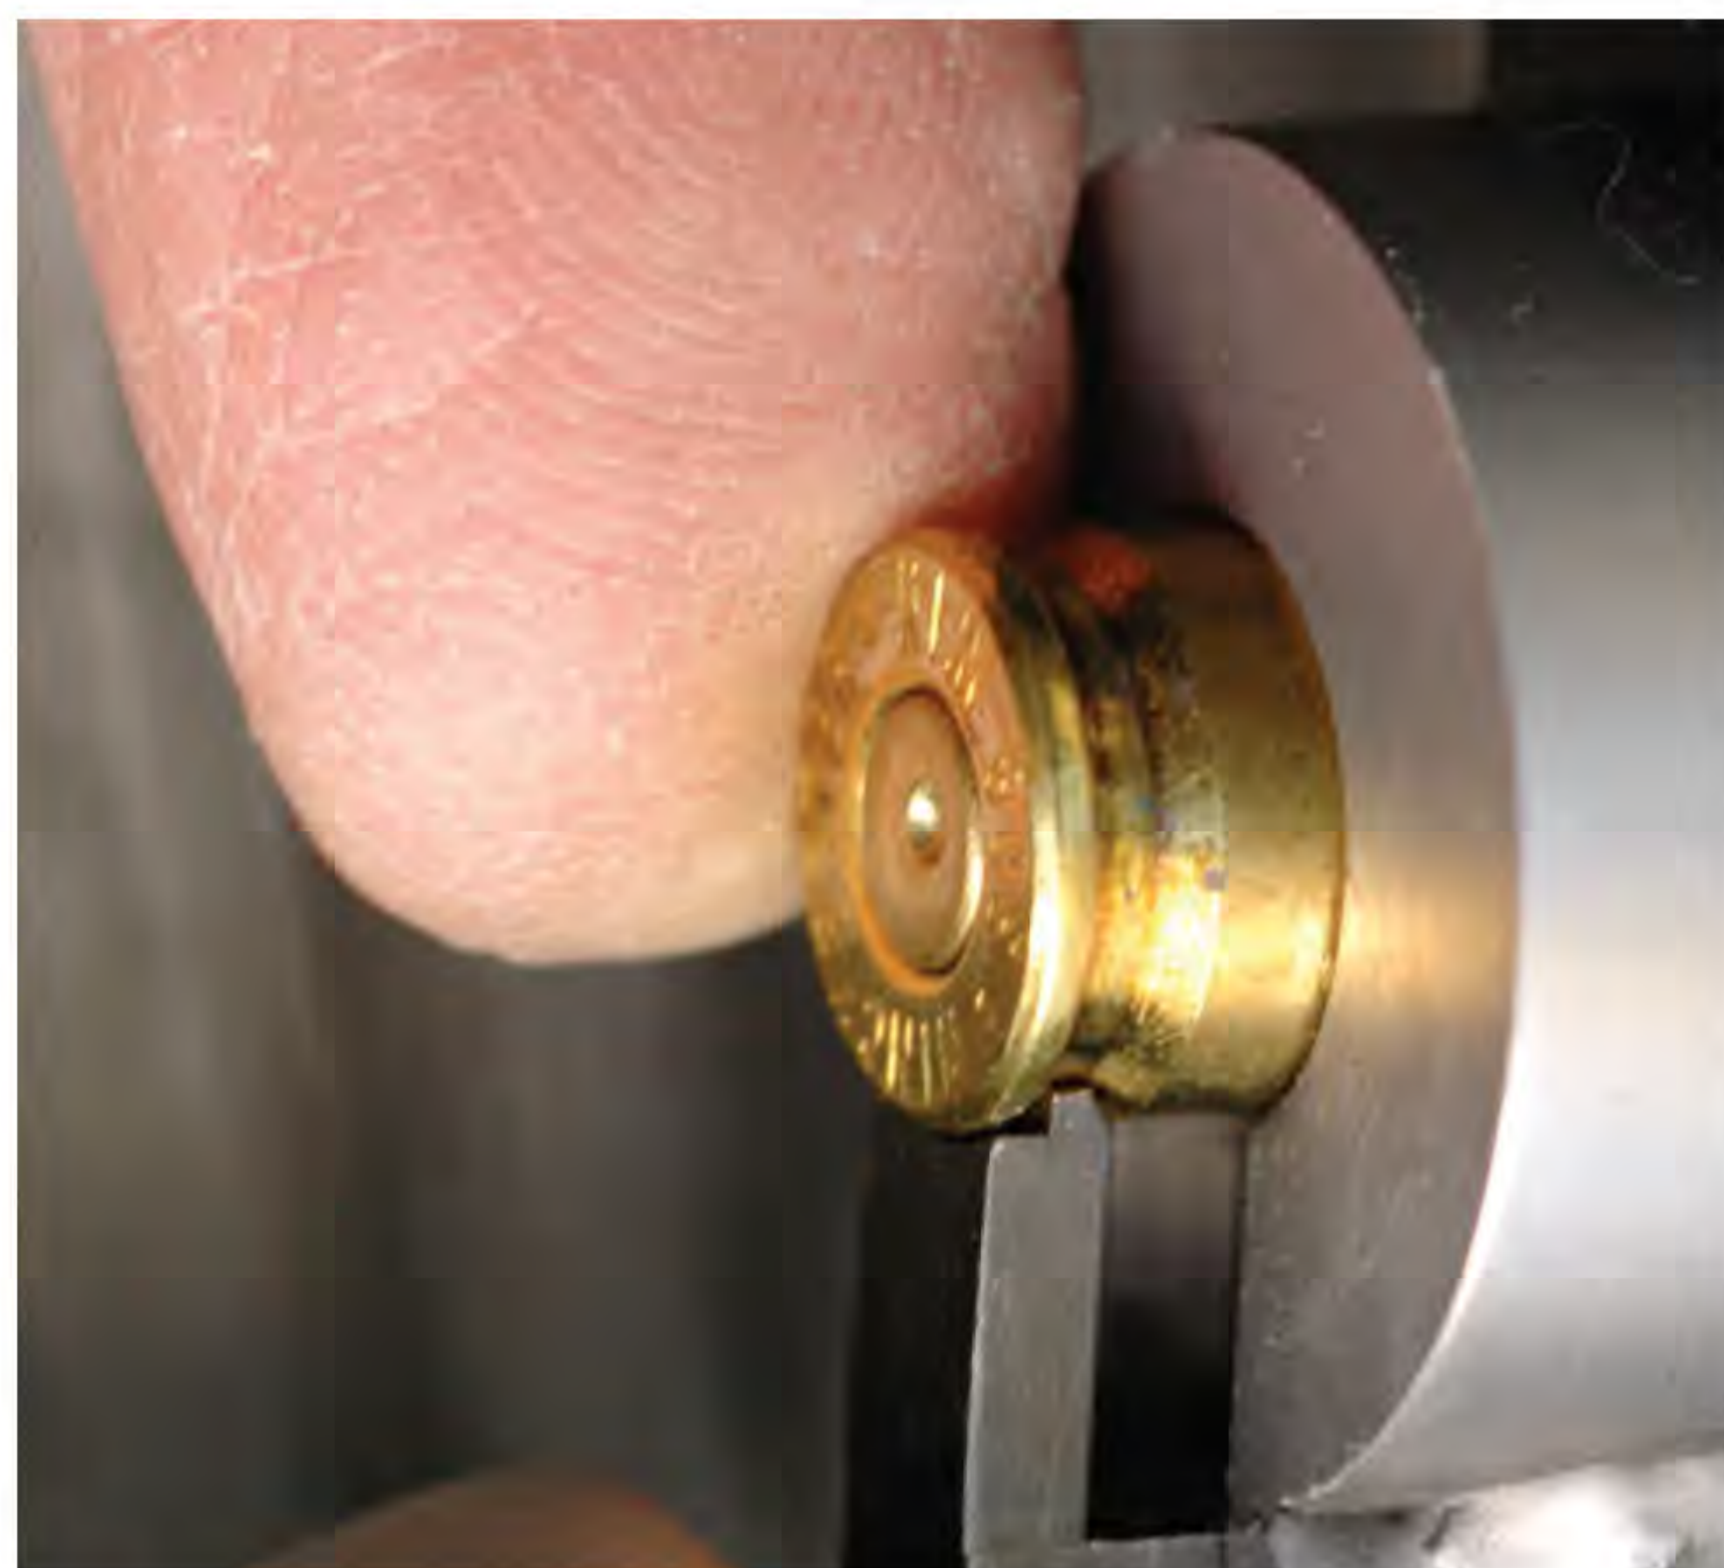

CVA APEX 4502 308 WIN., \$652
GUN TESTS GRADE: C

We thought this rifle had excellent looks, balance, feel, and workmanship. The trigger was superb, and the fluted barrel added a touch of class. It was also completely ambidextrous. But the Apex was lacking in one major area during our testing, accuracy. There was also a problem in getting fired cases out of the rifle. We think it could use an ejector as well as some way to improve accuracy.

SPECIFICATIONS

OVERALL LENGTH	40.2 IN.
BARREL LENGTH.....	25 IN.
OVERALL HEIGHT.....	10.2 IN.
LOP	14.2 IN.
WEIGHT UNLOADED.....	7.2 LB.
WEIGHT LOADED.....	7.25 LB.
WEIGHT SCOPED.....	8.8 LB.

CAPACITY	1
ACTION FINISH	MATTE STAINLESS STEEL
ACTION TYPE	SINGLE SHOT
BARREL FINISH	MATTE STAINLESS STEEL
MAGAZINE TYPE.....	N/A

STOCK.....	MATTE BLACK POLYMER
TRIGGER PULL WEIGHT.....	3.2 LBS.
WARRANTY	LIFETIME
TELEPHONE	(770) 449-4687
WEBSITE.....	WWW.CVA.COM

Above: The empty is locked in place by the lip of the extractor, which is also spring loaded upward. This made it difficult to get the empties out. This rifle would benefit from an ejector.

Above: To open the rifle, press upward on the trigger-guard extension. The safety features built into the rifle were excellent, as was the rubberized checkering areas. A good sling came with the rifle—a nice touch.