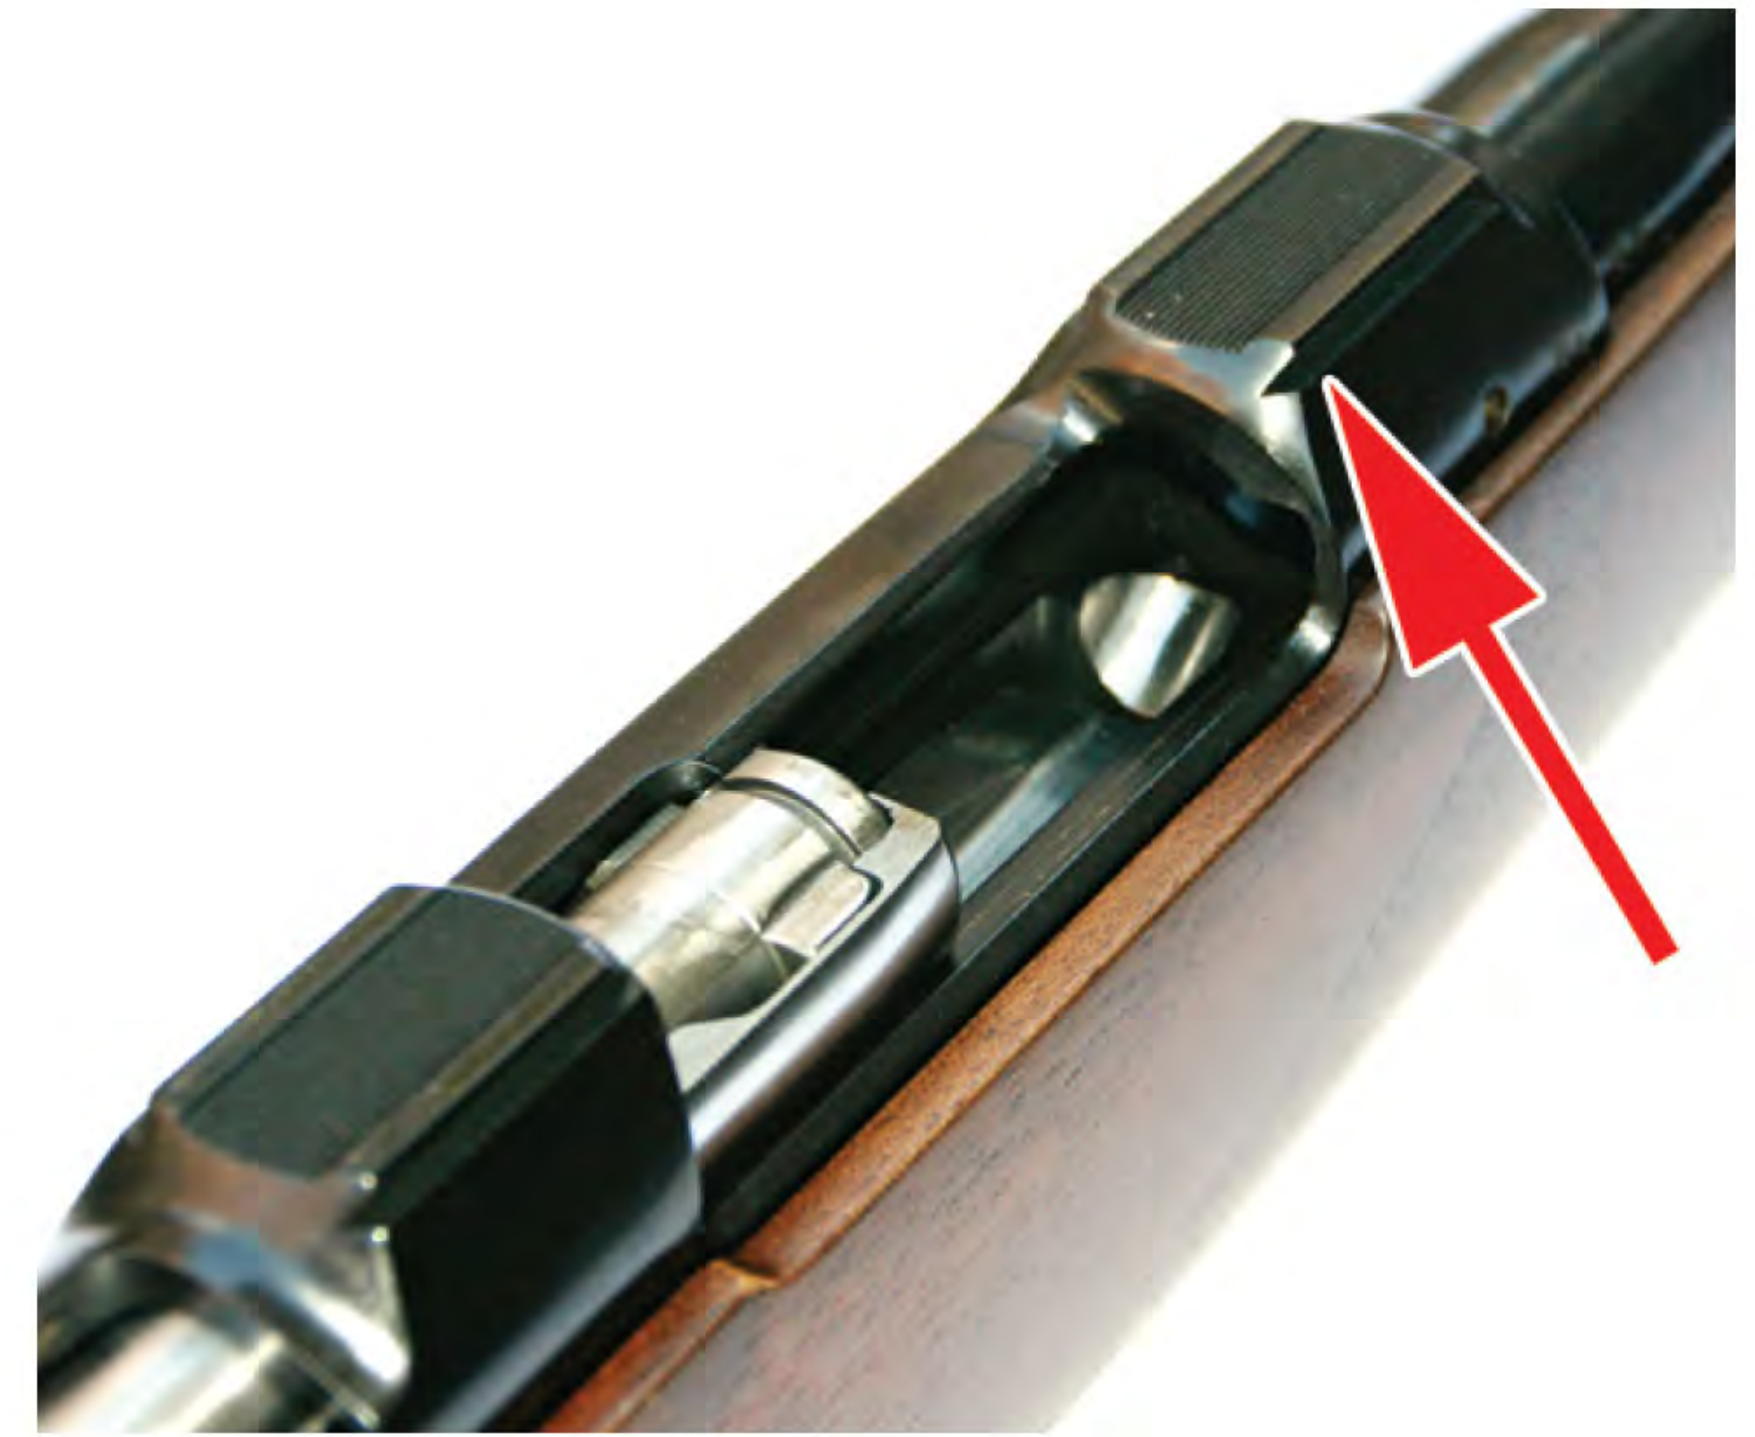

SPECIFICATIONS

Overall Length 41.5 in.
 Barrel Length & Twist 20.5 in., 1-in-9 in.
 Sight Radius 13.5 in.

Overall Height 8.3 in.
 Length of Pull 13.8 in.
 Weight Unloaded 7.2 lbs.
 Capacity 5+1
 Action Finish Blued
 Action Type Bolt
 Barrel Finish Blued

Right: The ramped rear sight provided white-line graduations for elevation adjustments.

Far Right: The steel

muzzle cap was fixed to the stock and barrel and housed the hooded front sight with a small white bead. The cutout allows sunlight to reach the blade. A button on the front sight allowed the blade to be removed (arrow).

Above: The Mauser-style bolt had a claw extractor for positive feeding and two-lugs with a 90-degree bolt lift. The bolt was brightly polished. The CZ's receiver came grooved to accept scope rings (arrow), and 1-inch steel rings were included.

Above: The 3-position safety is on the right side. Pushing the tab all the way forward exposed a white dot and locked both the trigger and bolt. One notch backward still showed the dot and allowed the bolt to be operated, but not the trigger. All the way back showed a red dot for Fire.