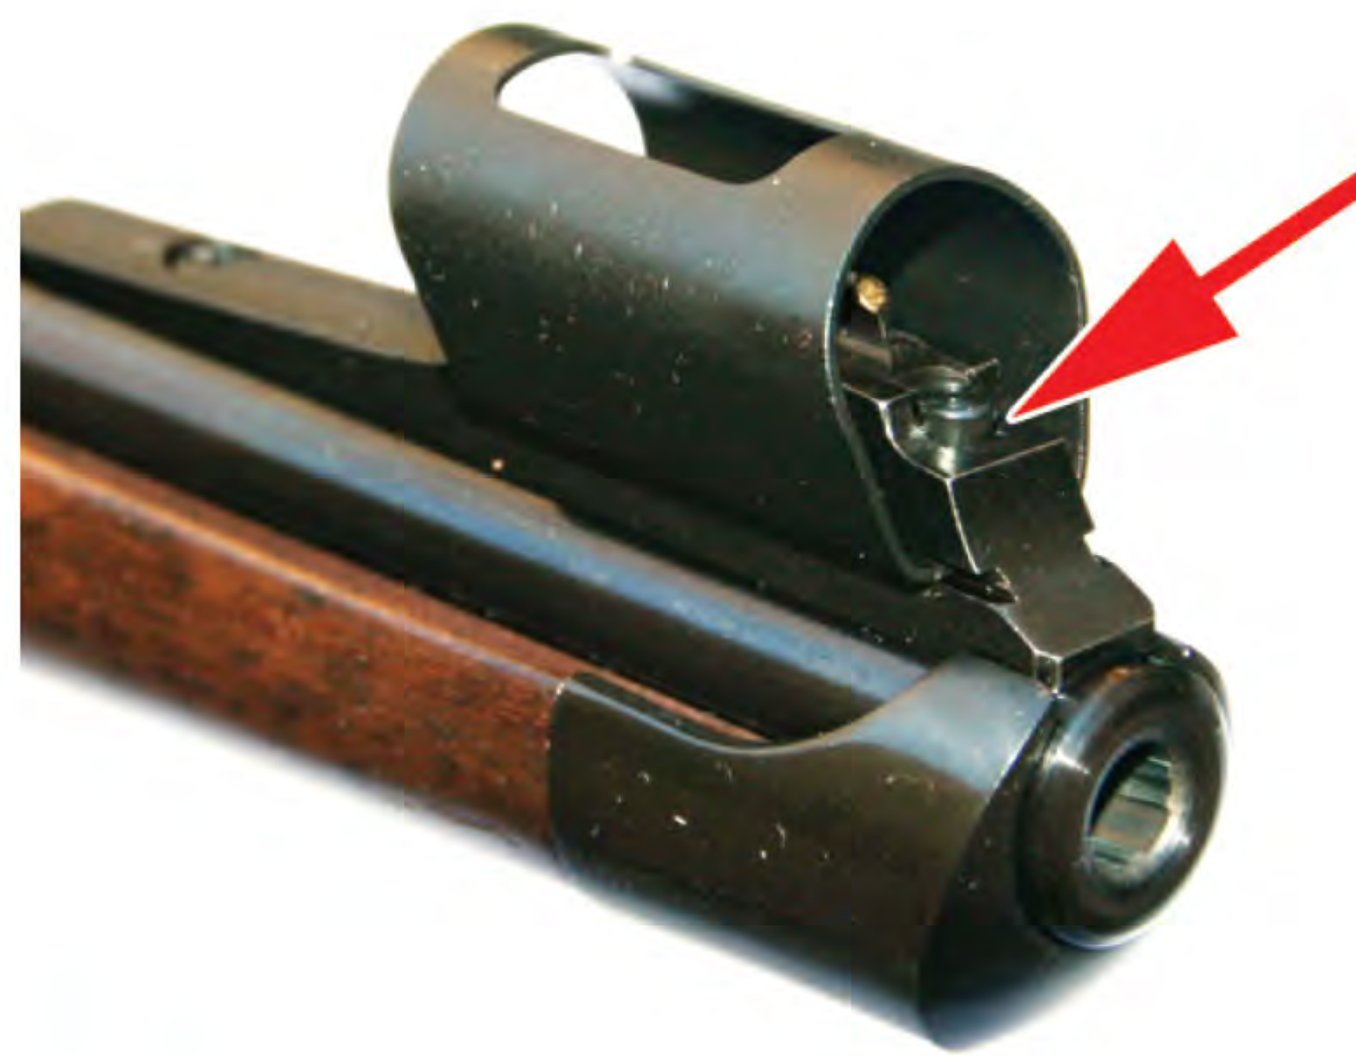

SPECIFICATIONS

Overall Length 41.5 in.
 Barrel Length & Twist 20.5 in., 1-in-9 in.
 Sight Radius 13.5 in.

Overall Height 8.3 in.
 Length of Pull 13.8 in.
 Weight Unloaded 7.2 lbs.
 Capacity 5+1
 Action Finish Blued
 Action Type Bolt
 Barrel Finish Blued

Right: The ramped rear sight provided white-line graduations for elevation adjustments.

Far Right: The steel

muzzle cap was fixed to the stock and barrel and housed the hooded front sight with a small white bead. The cutout allows sunlight to reach the blade. A button on the front sight allowed the blade to be removed (arrow).

Above: The Mauser-style bolt had a claw extractor for positive feeding and two-lugs with a 90-degree bolt lift. The bolt was brightly polished. The CZ's receiver came grooved to accept scope rings (arrow), and 1-inch steel rings were included.