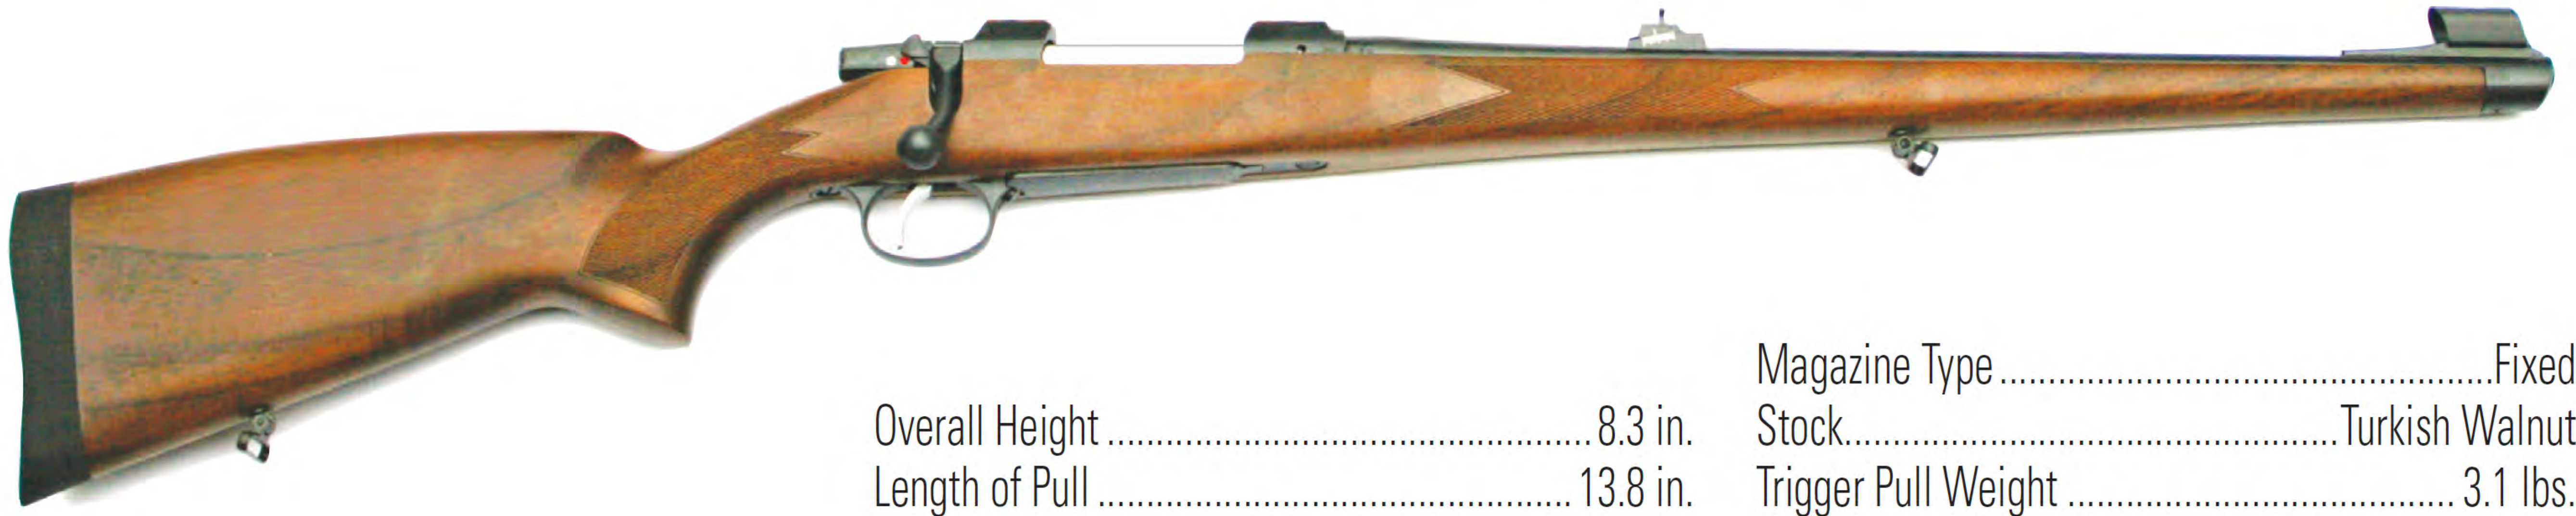

CZ 550 FS NO. 04050 6.5X55MM, \$894

GUN TESTS GRADE: B+

In this trio, the CZ stands out for its low price, top accuracy, and simple operation. For a Mannlicher that's more than just a show piece, this CZ is hard to beat.

SPECIFICATIONS

Overall Length 41.5 in.
 Barrel Length & Twist 20.5 in., 1-in-9 in.
 Sight Radius 13.5 in.

Overall Height 8.3 in.
 Length of Pull 13.8 in.
 Weight Unloaded 7.2 lbs.
 Capacity 5+1
 Action Finish Blued
 Action Type Bolt
 Barrel Finish Blued

Right: The ramped rear sight provided white-line graduations for elevation adjustments.

Far Right: The steel

muzzle cap was fixed to the stock and barrel and housed the hooded front sight with a small white bead. The cutout allows sunlight to reach the blade. A button on the front sight allowed the blade to be removed (arrow).