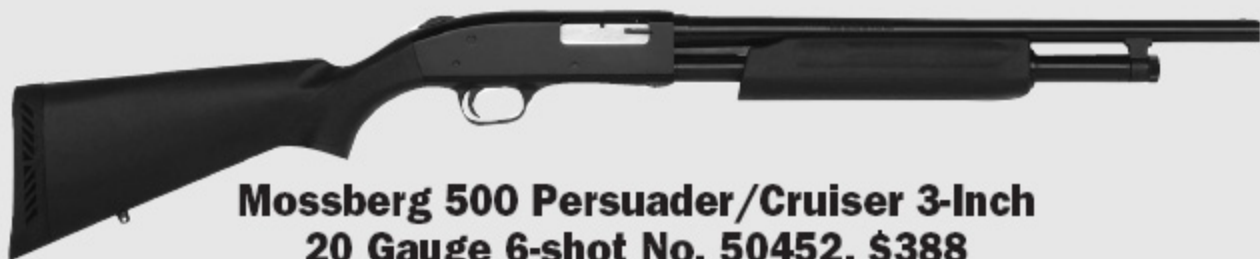

GUN TESTS REPORT CARD

**Remington Model 870 Express Synthetic
7-Round 20 Gauge No. 81100, \$397
GUN TESTS GRADE: A-**

This was a tough call, but we narrowly preferred the Express over the Persuader on the basis of the extra round it held. Positives included a fast, smooth action, good purchase on the stock, quick handling, and appropriate attachments for a sling. Downsides were its noticeably harder kick.

**Mossberg 500 Persuader/Cruiser 3-Inch
20 Gauge 6-shot No. 50452, \$388
GUN TESTS GRADE: A-**

We originally scored the Persuader a B+ because we liked the Remington better. But this gun is the equal of the Express in so many ways that we just couldn't mark the Persuader down a half-grade. This test is a coin flip, and though we would buy the Express, we recognize many will prefer the Mossberg for legitimate reasons. Those reasons include its handling recoil better, the easy upgrade path for better sights or optics, the inclusion of the Cruiser pistol grip, and its ambidextrous handling.